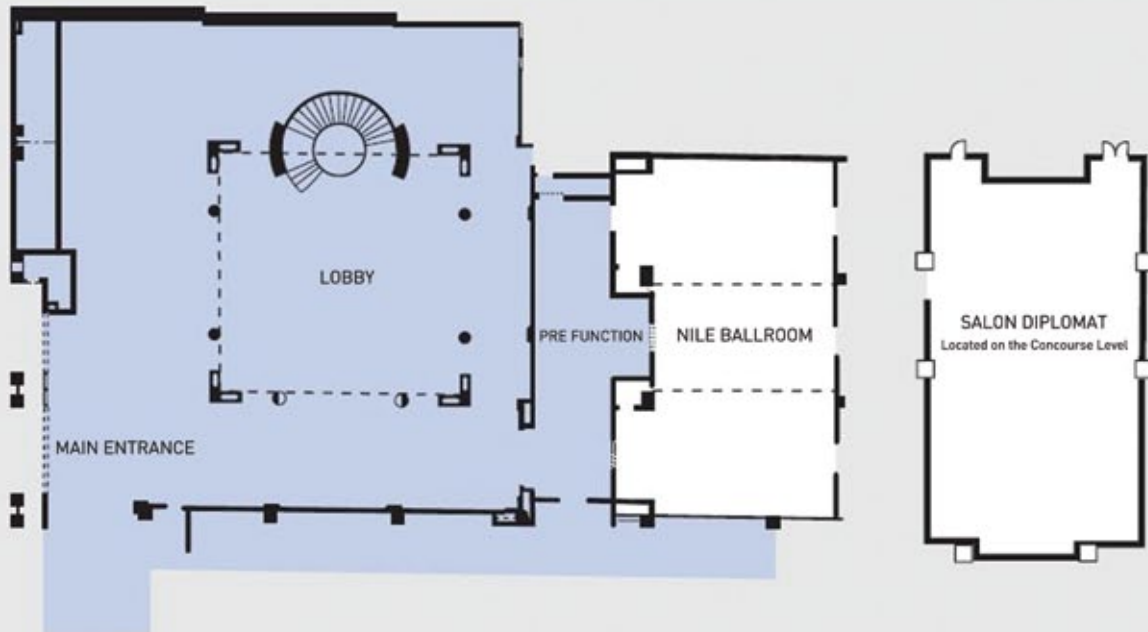

NILE BALLROOM - SALON DIPLOMAT