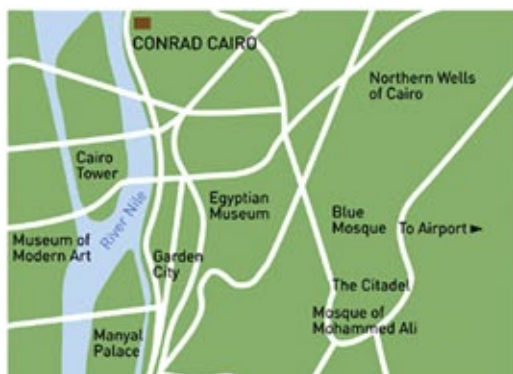

Dining

- **Jayda lounge and bar:** Stylish outdoor bar and lounge offering authentic Lebanese cuisine overlooking the Nile.
- **Oak Grill:** Serving the finest grilled, roasted and smoked meats and seafood in contemporary and elegant surroundings.
- **Kamala:** South-East Asian cuisine all prepared by our expert Asian chefs.
- **Stage One:** Contemporary living room style lounge and bar offering a vibrant mix of music and stylish cocktails.
- **Atrium:** Offering a tempting array of fine pastries, fresh sandwiches, coffees, teas and beverages.

Conrad Casino

- International casino featuring games including: Roulette, BlackJack, Poker, Punto Banco, Slot machines and various video Poker games.

Health activities and sports

- 24-hour fully equipped gymnasium
- Health club offering separate male and female zones with sauna, steam and massage rooms
- Heated outdoor swimming pool with adjoining terrace offering Nile views
- Children's swimming pool
- Thai Massage performed by specialist Thai therapist (24 hours prior reservations is requested)

Places of interest

- Egyptian Museum
- The Citadel
- Coptic Cairo
- The Pyramids of Giza and Sphinx
- Sound & Light Show
- Azhar Park
- Nile cruise